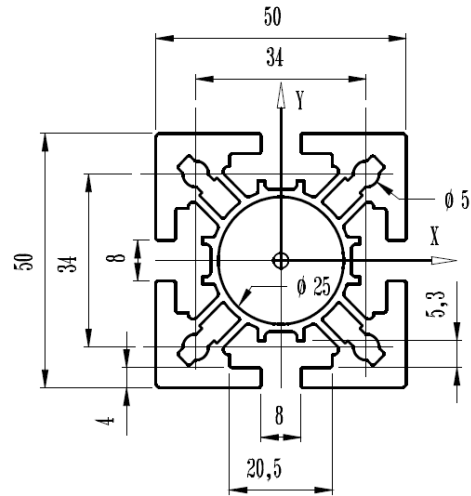

Extrusion 50x50 ref. PRS 11 501

Mass : 2,83 kg/m

REFERENCES	LENTGH (m)	MASS (Kg)
PRS 11 501 3M	3	8,49
PRS 11 501 6M	6	16,98

(Other lengths available on request)