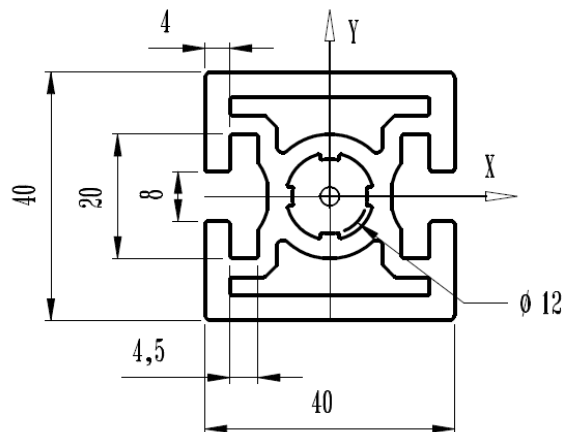

Extrusion 40x40 reinforced ref. PRS 11 402

Mass : 2,28 kg/m

REFERENCES	LENTGH (m)	MASS (Kg)
PRS 11 402 3M	3	6,84
PRS 11 402 6M	6	13,68

(Other lengths available on request)