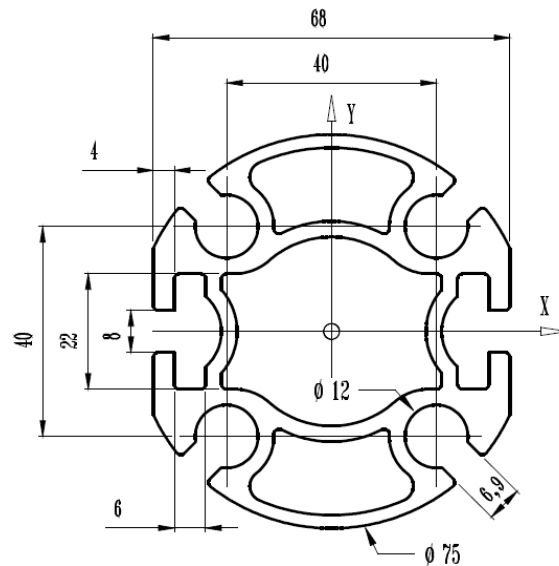

Extrusion 50x50 ref. PRS 11 501

Mass : 2,83 kg/m

REFERENCES	LENTGH (m)	MASS (Kg)
PRS 11 501 3M	3	8,49
PRS 11 501 6M	6	16,98

(Other lengths available on request)

Extrusion 50x50 reinforced ref. PRS 11 502

Mass : 3,26 kg/m

REFERENCES	LENTGH (m)	MASS (Kg)
PRS 11 502 3M	3	10,68
PRS 11 502 6M	6	21,36

(Other lengths available on request)

Extrusion dia 75 ref. PRS 11 075

Mass : 3,88 kg/m

REFERENCES	LENTGH (m)	MASS (Kg)
PRS 11 075 3M	3	11,64
PRS 11 075 6M	6	23,28

(Other lengths available on request)

Extrusion dia 25 ref. PRS 01 025

Mass : 0,86 kg/m
Thick. 5mm

REFERENCES	LENTGH (m)	MASS (Kg)
PRS 01 025 3M	3	2,58
PRS 01 025 6M	6	5,16

(Other lengths available on request)

Extrusion dia 40 ref. PRS 01 040

Mass : 1,48 kg/m
Thick. 5mm

REFERENCES	LENTGH (m)	MASS (Kg)
PRS 01 040 3M	3	4,44
PRS 01 040 6M	6	8,88

(Other lengths available on request)

Extrusion dia 60 ref. PRS 01 060