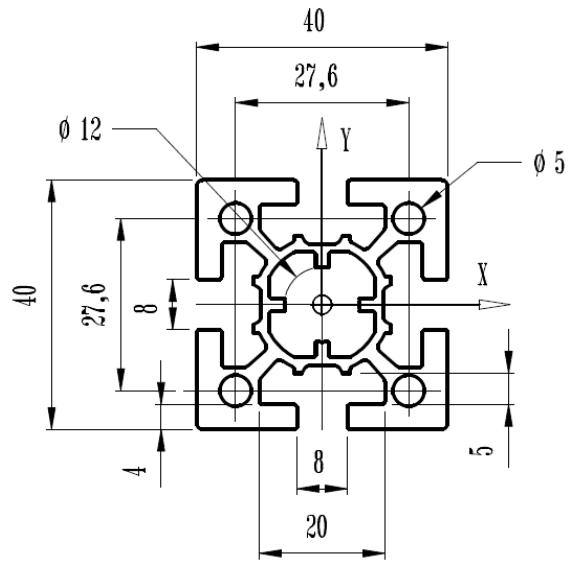

Extrusion 30x30 ref. PRS 11 301

Mass : 1,09 kg/m

REFERENCES	LENTGH (m)	MASS (Kg)
PRS 11 301 3M	3	3,27
PRS 11 301 6M	6	6,54

(Other lengths available on request)

Extrusion 30x30 reinforced ref. PRS 11 302

Mass : 1,37 kg/m

REFERENCES	LENTGH (m)	MASS (Kg)
PRS 11 302 3M	3	4,17
PRS 11 302 6M	6	8,34

(Other lengths available on request)

Extrusion 40x40 ref. PRS 11 401

Mass : 1,83 kg/m

REFERENCES	LENTGH (m)	MASS (Kg)
PRS 11 401 3M	3	5,49
PRS 11 401 6M	6	10,98

(Other lengths available on request)

Extrusion dia 25 ref. PRS 01 025

Mass : 0,86 kg/m
Thick. 5mm

REFERENCES	LENTGH (m)	MASS (Kg)
PRS 01 025 3M	3	2,58
PRS 01 025 6M	6	5,16

(Other lengths available on request)

Extrusion dia 40 ref. PRS 01 040

Mass : 1,48 kg/m
Thick. 5mm

REFERENCES	LENTGH (m)	MASS (Kg)
PRS 01 040 3M	3	4,44
PRS 01 040 6M	6	8,88

(Other lengths available on request)

Extrusion dia 60 ref. PRS 01 060