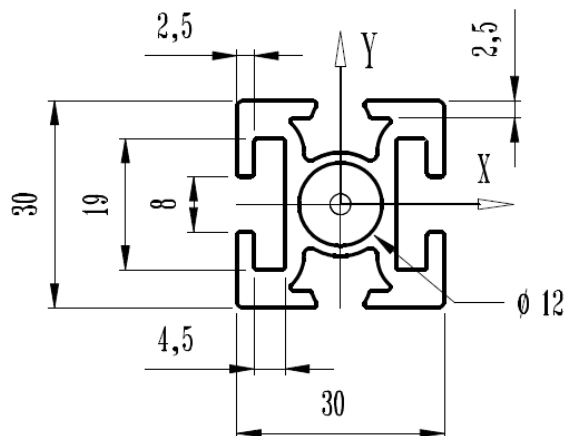

Extrusion 30x30 ref. PRS 11 301

Mass : 1,09 kg/m

REFERENCES	LENTGH (m)	MASS (Kg)
PRS 11 301 3M	3	3,27
PRS 11 301 6M	6	6,54

(Other lengths available on request)