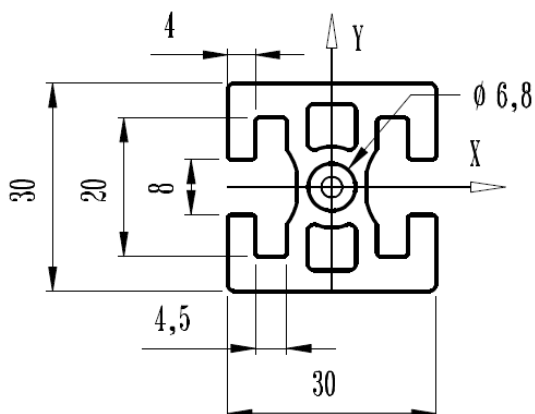

Extrusion 30x30 ref. PRS 11 301

Mass : 1,09 kg/m

REFERENCES	LENTGH (m)	MASS (Kg)
PRS 11 301 3M	3	3,27
PRS 11 301 6M	6	6,54

(Other lengths available on request)

Extrusion 30x30 reinforced ref. PRS 11 302

Mass : 1,37 kg/m

REFERENCES	LENTGH (m)	MASS (Kg)
PRS 11 302 3M	3	4,17
PRS 11 302 6M	6	8,34

(Other lengths available on request)

Extrusion 40x40 ref. PRS 11 401

Mass : 1,83 kg/m

REFERENCES	LENTGH (m)	MASS (Kg)
PRS 11 401 3M	3	5,49
PRS 11 401 6M	6	10,98

Extrusion dia 40 ref. PRS 01 040

Mass : 1,48 kg/m
Thick. 5mm

REFERENCES	LENTGH (m)	MASS (Kg)
PRS 01 040 3M	3	4,44
PRS 01 040 6M	6	8,88

(Other lengths available on request)

Extrusion dia 60 ref. PRS 01 060