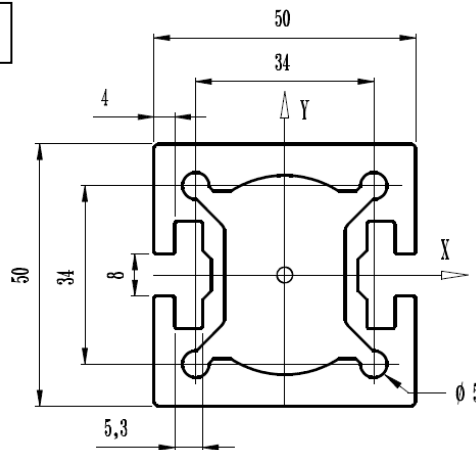

Extrusion 50x50 ref. PRS 11 501

Mass : 2,83 kg/m

REFERENCES	LENTGH (m)	MASS (Kg)
PRS 11 501 3M	3	8,49
PRS 11 501 6M	6	16,98

(Other lengths available on request)

Extrusion 50x50 reinforced ref. PRS 11 502

Mass : 3,26 kg/m

REFERENCES	LENTGH (m)	MASS (Kg)
PRS 11 502 3M	3	10,68
PRS 11 502 6M	6	21,36

(Other lengths available on request)

Extrusion dia 75 ref. PRS 11 075

Mass : 3,88 kg/m

REFERENCES	LENTGH (m)	MASS (Kg)
PRS 11 075 3M	3	11,64
PRS 11 075 6M	6	23,28

(Other lengths available on request)

Extrusion dia 25 ref. PRS 01 025

Mass : 0,86 kg/m
Thick. 5mm

REFERENCES	LENTGH (m)	MASS (Kg)
PRS 01 025 3M	3	2,58
PRS 01 025 6M	6	5,16

(Other lengths available on request)

Extrusion dia 40 ref. PRS 01 040

Mass : 1,48 kg/m
Thick. 5mm

REFERENCES	LENTGH (m)	MASS (Kg)
PRS 01 040 3M	3	4,44
PRS 01 040 6M	6	8,88

(Other lengths available on request)

Extrusion dia 60 ref. PRS 01 060